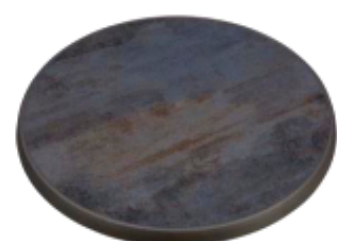

Finisaje blaturi Sevelit

STANDARD DECORS:

REAL SURFACE (RS) DECORS:

NEW 2020 DECORS (REAL SURFACE)

Nitro