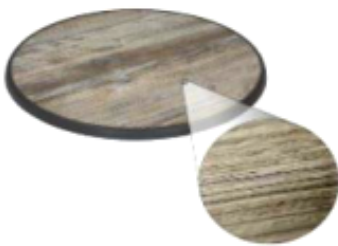

REAL SURFACE (RS) DECORS:

Vintage Pine